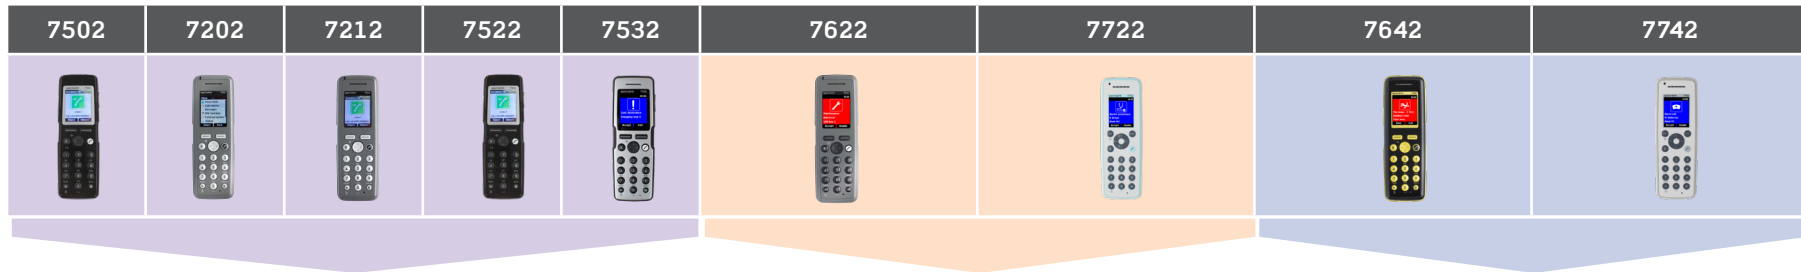

SPECTRALINK 7000 SERIES DECT HANDSETS

SPECTRALINK S SERIES DECT HANDSETS

S33	S35	S37
<p>Level: Essentials</p> <p>Target Audience: Hospitality, Retail, Office, Warehouse & Logistics</p> <p>Features: Enterprise telephony and Basic messaging</p>	<p>Level: Plus</p> <p>Target Audience: Manufacturing, Healthcare, Elderly care</p> <p>Features: Enterprise telephony, Advanced messaging and security</p>	<p>Level: Pro</p> <p>Target Audience: Secure Facilities (Prison/ Psychiatric), Utilities/Power plants, Lone worker</p> <p>Features: Enterprise telephony, Advanced messaging, Advanced personal security (man down, no movement, pull-cord alarm)</p>
<p>WHAT'S NEW:</p> <ul style="list-style-type: none"> Improved audio Larger display Messaging up to 180 characters Increased security (Step B) Bluetooth 5.1 & 3.5mm headset port IP54 	<p>WHAT'S NEW:</p> <ul style="list-style-type: none"> Improved audio Larger display Increased security (Step B) New programmable side key Bluetooth 5.1 IP65 	<p>WHAT'S NEW:</p> <ul style="list-style-type: none"> Improved audio Larger display Increased security (Step B) New programmable side key Bluetooth 5.1 IP67 LED flashlight

Dual chargers and batteries are specifically designed for S33 or S35/S37 models and are not interchangeable.

Comparing Spectralink DECT Handsets

	S Series	7000 Series
Simplified SKU Offering	3 handset models	9 handset models
Display Size /Resolution	2.4-inches (240x320)	1.8-inches (128x160)
Design	Updated UI & modern form factor	Legacy UI & form factor
Dimensions	150 x 52 x 18mm/20mm	149 x 50 x 19-28mm
Weight	151g/165g	110-123 g
Messaging	180-character / Full 2-way	24-character / Full 2-way
Durability and IP Ratings	Up to IP67 / MIL-STD-810H	Up to IP67
Bluetooth Headset Support	All SKUs	Dependent on model
LED flashlight	S37	No
Programmable Side Key	S35 / S37	No
Support for Legacy and UC Call Platforms	Yes	Yes
Security	Step B	Step A
Accessories	Common accessories	Individual accessories